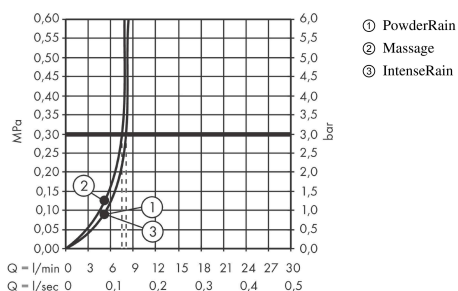

Pulsify Select S

Hand shower 105 3jet Relaxation EcoSmart

Surfaces: **Matt Black** Article Number: **24111670**

Description

product features

- shower head size: 105 mm
- spray type: PowderRain, IntenseRain, Massage spray
- convenient diversion via Select button
- maximum flow rate at 3 bar: 8,2 l/min
- minimum flow pressure: 1,2 bar
- plastic
- suitable for continuous flow water heaters
- spray disc surface: spray disc surface: graphite
- scope of supply: hand shower, screen insert, flat seal, assembly instruction

Technology

Design awards

reddot winner 2021

Product image

Scale drawing

Flowchart

The consumption was measured in combination with the appropriate fittings (thermostat/mixer/ in-wall valve) to reflect actual application in practice.