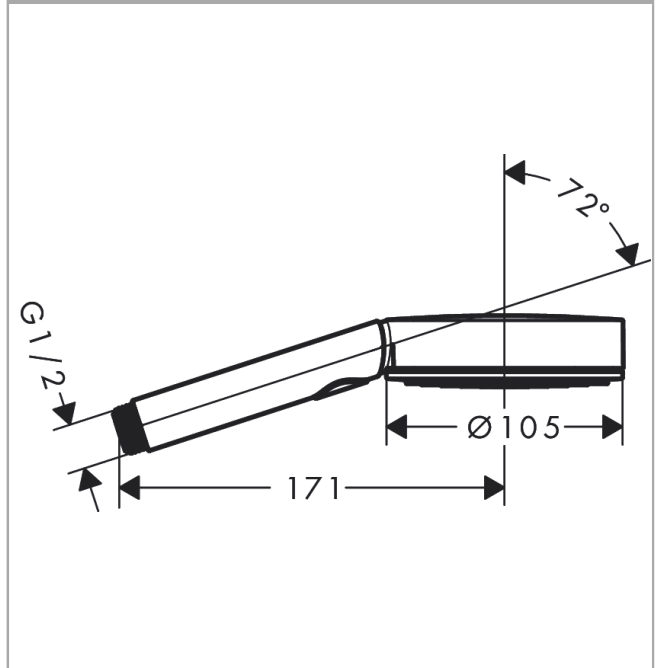

Pulsify Select S

Hand shower 105 3jet Relaxation EcoSmart

Surfaces: **Matt Black** Article Number: **24111670**

Description

product features

- shower head size: 105 mm
- spray type: PowderRain, IntenseRain, Massage spray
- convenient diversion via Select button
- maximum flow rate at 3 bar: 8,2 l/min
- minimum flow pressure: 1,2 bar
- plastic
- suitable for continuous flow water heaters
- spray disc surface: spray disc surface: graphite
- scope of supply: hand shower, screen insert, flat seal, assembly instruction

Technology

Design awards

reddot winner 2021

Product image

Scale drawing

Flowchart

The consumption was measured in combination with the appropriate fittings (thermostat/mixer/ in-wall valve) to reflect actual application in practice.