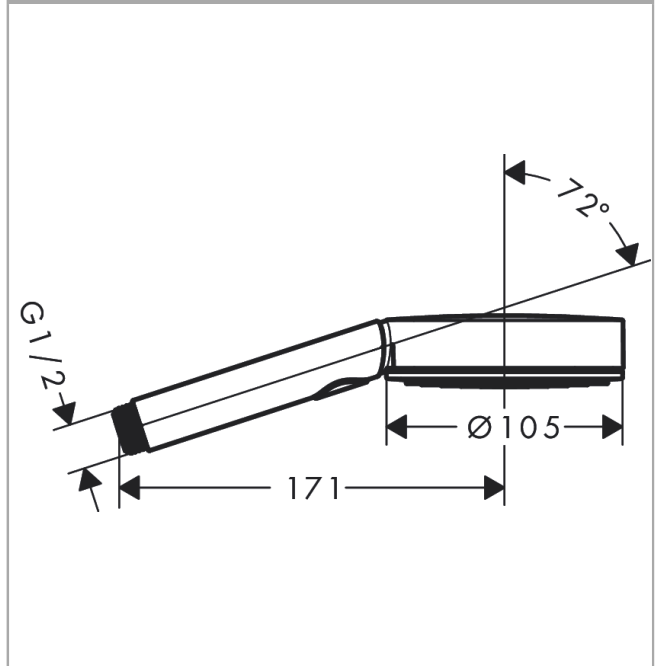

#### product features

- shower head size: 105 mm
- spray type: PowderRain, IntenseRain, Massage spray
- convenient diversion via Select button
- maximum flow rate at 3 bar: 8,2 l/min
- minimum flow pressure: 1,2 bar
- plastic
- suitable for continuous flow water heaters
- spray disc surface: spray disc surface: graphite
- scope of supply: hand shower, screen insert, flat seal, assembly instruction

### Scale drawing