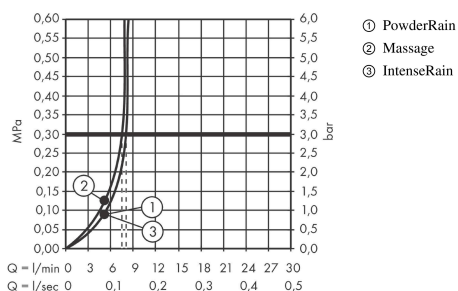

Flowchart

The consumption was measured in combination with the appropriate fittings (thermostat/mixer/ in-wall valve) to reflect actual application in practice.