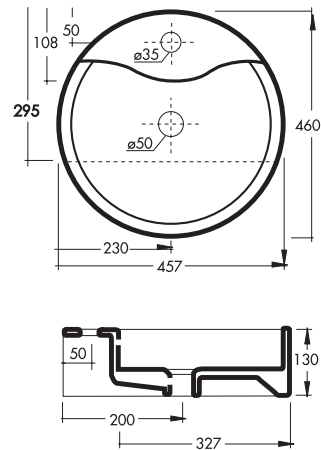

paco jaansōn

Scarabeo Geo

Semi Recess Basin - White
Product Code: Geo

Dimensions

457mm (w) x 460mm (d) x 130mm (h)

DESCRIPTION

Scarabeo's elegant, functional washbasins in many different models, have been stealing the scene in the bathroom since 1974.